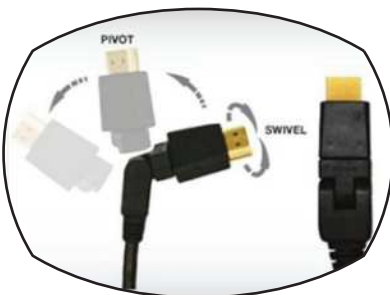

### Highlights

- Pivoting and swivel design allows connection of compatible devices in tight or hard-to-reach areas
- Works with the latest generation of video players, HD gaming consoles, projectors, LED, LCD, plasma and 3D displays
- Supports 10.2Gbps bandwidth and HDMI Ethernet channel technology
- Exceptional rejection against interference and noise

HDMI  
ethernet channel

Ultra HD

6  
feet

long

Gold-plated  
connectors

### Specifications

Type	Digital video and audio cable
Connector type	HDMI male to HDMI male
Resolution	Supports up to 3840x2160p*
Transmission rate	10.2Gbps
Wire gauge	30 AWG
Outer diameter	0.2in
Contact material	Gold plated contacts
Connector material	Copper
Jacket	PVC
Color	Black
Length	6ft
Warranty	One year