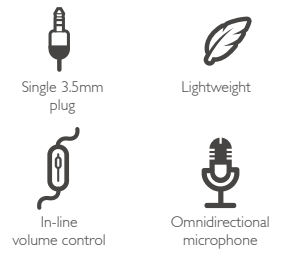

Talk

Conferencing headset with in-line volume control

Single 3.5mm plug

In-line volume-control

Adjustable microphone

Ultimate clarity for your calls, music and movies

Jam to the beat of your own music with the **KSH-280** stereo headset. A comfortable yet adjustable design provides long-lasting use, so you can wear it all day long without causing any discomfort. 27 mm diameter drive units deliver a wide frequency response, lower distortion and also a deeper bass you can really feel. Whether you're listening to music or playing an action-packed video game, the KSH-280 provides superior quality audio reproduction, and the best performance for your most demanding applications.

Highlights

- Lightweight stereo headset
- Corded with single 3.5mm plug
- Handy in-line volume control
- Omnidirectional microphone with adjustable arm
- Ideal for PC interactive gaming, internet voice chats, conferencing, mobile phones and a wide range of portable devices
- Adjustable headband and foam earpads provide comfortable listening for hours on end

Specifications

| | |
|-----------------------|------------------------|
| Headphone | |
| Driver unit | φ27mm |
| Max. power output | 150mW |
| Frequency response | 20Hz-20kHz |
| Impedance | 32Ω |
| Sensitivity | 100dB |
| Color | Black |
| Microphone | |
| Directivity | Omnidirectional |
| Frequency response | 30Hz-16kHz |
| Impedance | 2.2kΩ |
| Sensitivity | -58dB |
| General | |
| Connection type plugs | Single TRRS 3.5mm |
| Buttons | In-line volume control |
| Cable length | 70.9in |
| Dimensions | 5.1x7.1x1.6in |
| Weight | 0.13lb |
| Warranty | One year |