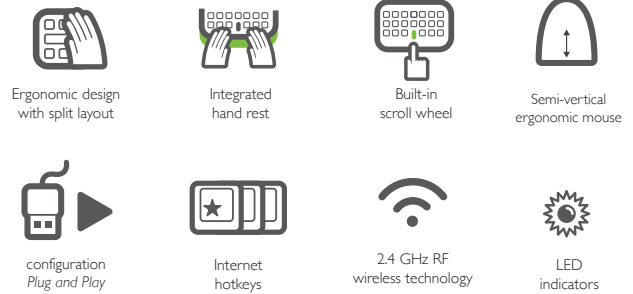

Majestik Compact Duo

Wireless ergonomic keyboard and mouse duo

1-YEAR WARRANTY

Professionally designed keep up with your highest standards

Enjoy all the benefits this highly professional looking wireless compact keyboard and optical mouse combo has to offer. It features a split keyboard layout and an integrated hand rest, which help to provide a more natural wrist position and maximum comfort during long working sessions. The semi-vertical ergonomic mouse comes equipped with an adjustable resolution of 800, 1200 and 1600 DPI for a faster response. Navigate the web with ease through the built-in Internet hotkeys as well as through the navigation buttons located on the side of the mouse. Enjoy ultimate connectivity through the ultra-compact 2.4 GHz dongle that virtually has no lag or interference. Make the most of your desktop space with this keyboard compact size design and exceed your professional expectations with the superb features of this multifunctional combo!

Highlights

- Ergonomic contour design with split key layout minimizes forearm muscle strain
- Integrated hand rest encourages a natural hand and wrist position for maximum comfort during long working sessions
- Compact and portable design to save desk space and easy transport
- Internet hotkeys for instant access to e-mail and web browsing applications, among others
- Built-in scroll wheel for enhanced navigation control
- 2.4 GHz RF wireless technology and On/Off switch for battery saving life
- Semi-vertical ergonomic mouse with adjustable DPI switch for a faster response
- Advanced laser sensor technology for improved performance and reliability