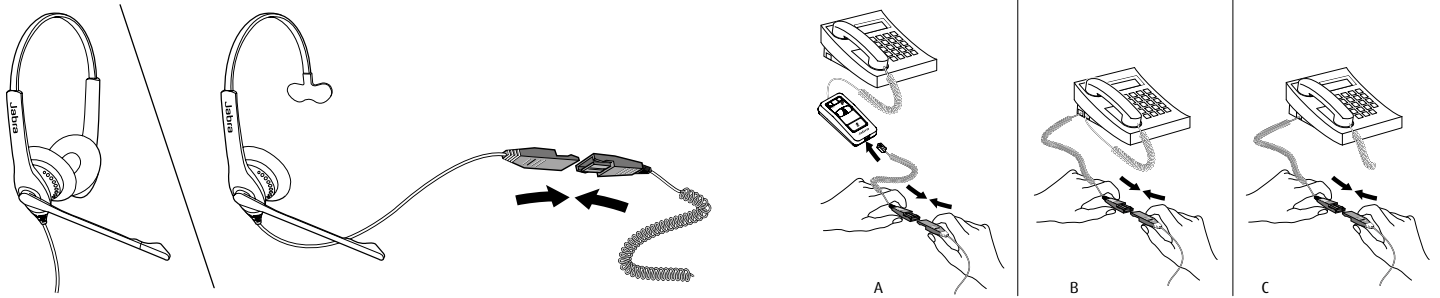

Connection and wearing style options

The Biz 1500 range offers mono and stereo models, and a choice of USB and QD versions.

Easy mass deployment for all devices

Jabra Xpress enables easy configuration for all of your company's audio devices, and from one central point¹.

Works with

How to connect

Duo or mono available with QD connectivity (USB available)

QD connectivity

How to wear

Jabra Biz 1500 has a 270° boom arm so it can be easily adjusted without breaking.

Duo or mono available. Adjustable headband