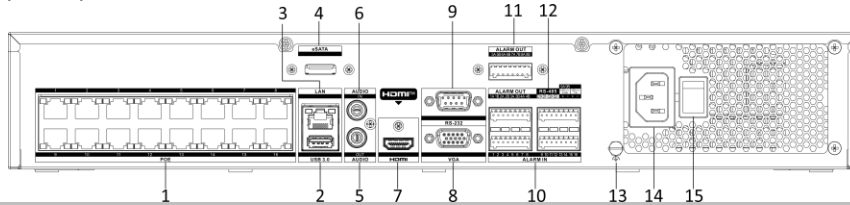

3	LAN network interface	10	ALARM OUT
4	AUDIO OUT	11	RS-484 interface
5	AUDIO IN	12	GND
6	HDMI interface	13	Power supply
7	VGA interface	14	Power switch

DS-7732NXI-K4/16P/VPro/IO16+9

No.	Description	No.	Description
1	PoE interface	9	RS-232 serial interface
2	USB 3.0 interface	10	ALARM IN
3	LAN network interface	11	ALARM OUT
4	eSATA interface	12	RS-485 interface
5	AUDIO OUT	13	GND
6	AUDIO IN	14	Power supply
7	HDMI interface	15	Power switch
8	VGA interface		

▪ Dimension