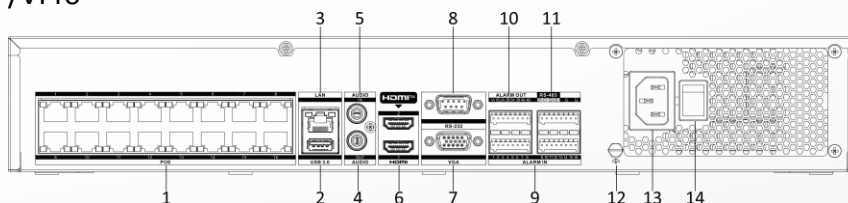

Physical Interface

DS-7732NXI-K4/16P/VPro

Number	Description	Number	Description
1	Poe interfaces	8	RS-232 interface
2	USB 3.0 interface	9	ALARM IN