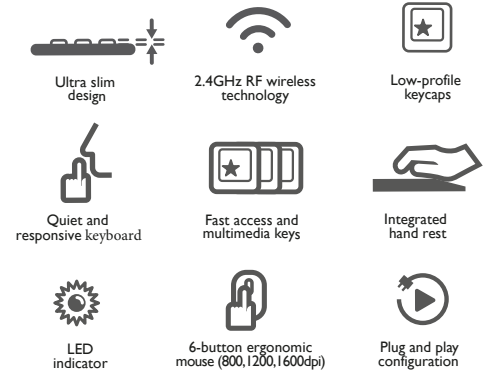

# Magnifik Wireless Duo

Premium wireless keyboard and mouse duo

## Increase productivity while providing greater comfort

Posture and comfort are critical for a professional setup. This premium wireless keyboard and mouse combo includes a quiet and responsive full size ultra slim keyboard with an integrated hand rest to help ensure a more natural wrist position during long working sessions. Experience restful typing thanks to low-profile keys that deliver a comfortable feel at touch. In addition, enjoy the versatility of fast access and multimedia keys so you can shortcut to commonly used functions like internet, music, video controls, sleep or wake up mode, and much more. The premium 6 button optical sensor wireless mouse features a contoured shape that feels intuitive when your hand rests in it and allows you to move the cursor with precision. With adequate palm support you can protect against inflammation or stress injuries. Eliminate the hassle of multiple receivers with a plug and play design, just plug the single nano receiver into a USB port and roam freely to work at an extended distance of up to 10 meters. Eliminate cable cluttering for a clean and neat desk setup.

## Highlights

- Quiet and responsive keyboard. Minimum noise and satisfying feel with maximum performance
- Provides a natural position which contributes to a good posture to enhance well-being
- Integrated hand rest encourages a natural hand and wrist position for maximum comfort during long working sessions
- 20 multimedia keys for instant access to internet functions, e-mail, music, among others
- Low-profile keys for a comfortable and quiet typing experience
- 6-button ergonomic mouse with adjustable DPI providing a highly responsive cursor control
- Power-saving auto-sleep with energy-saving feature. Power shut off timer extends battery life