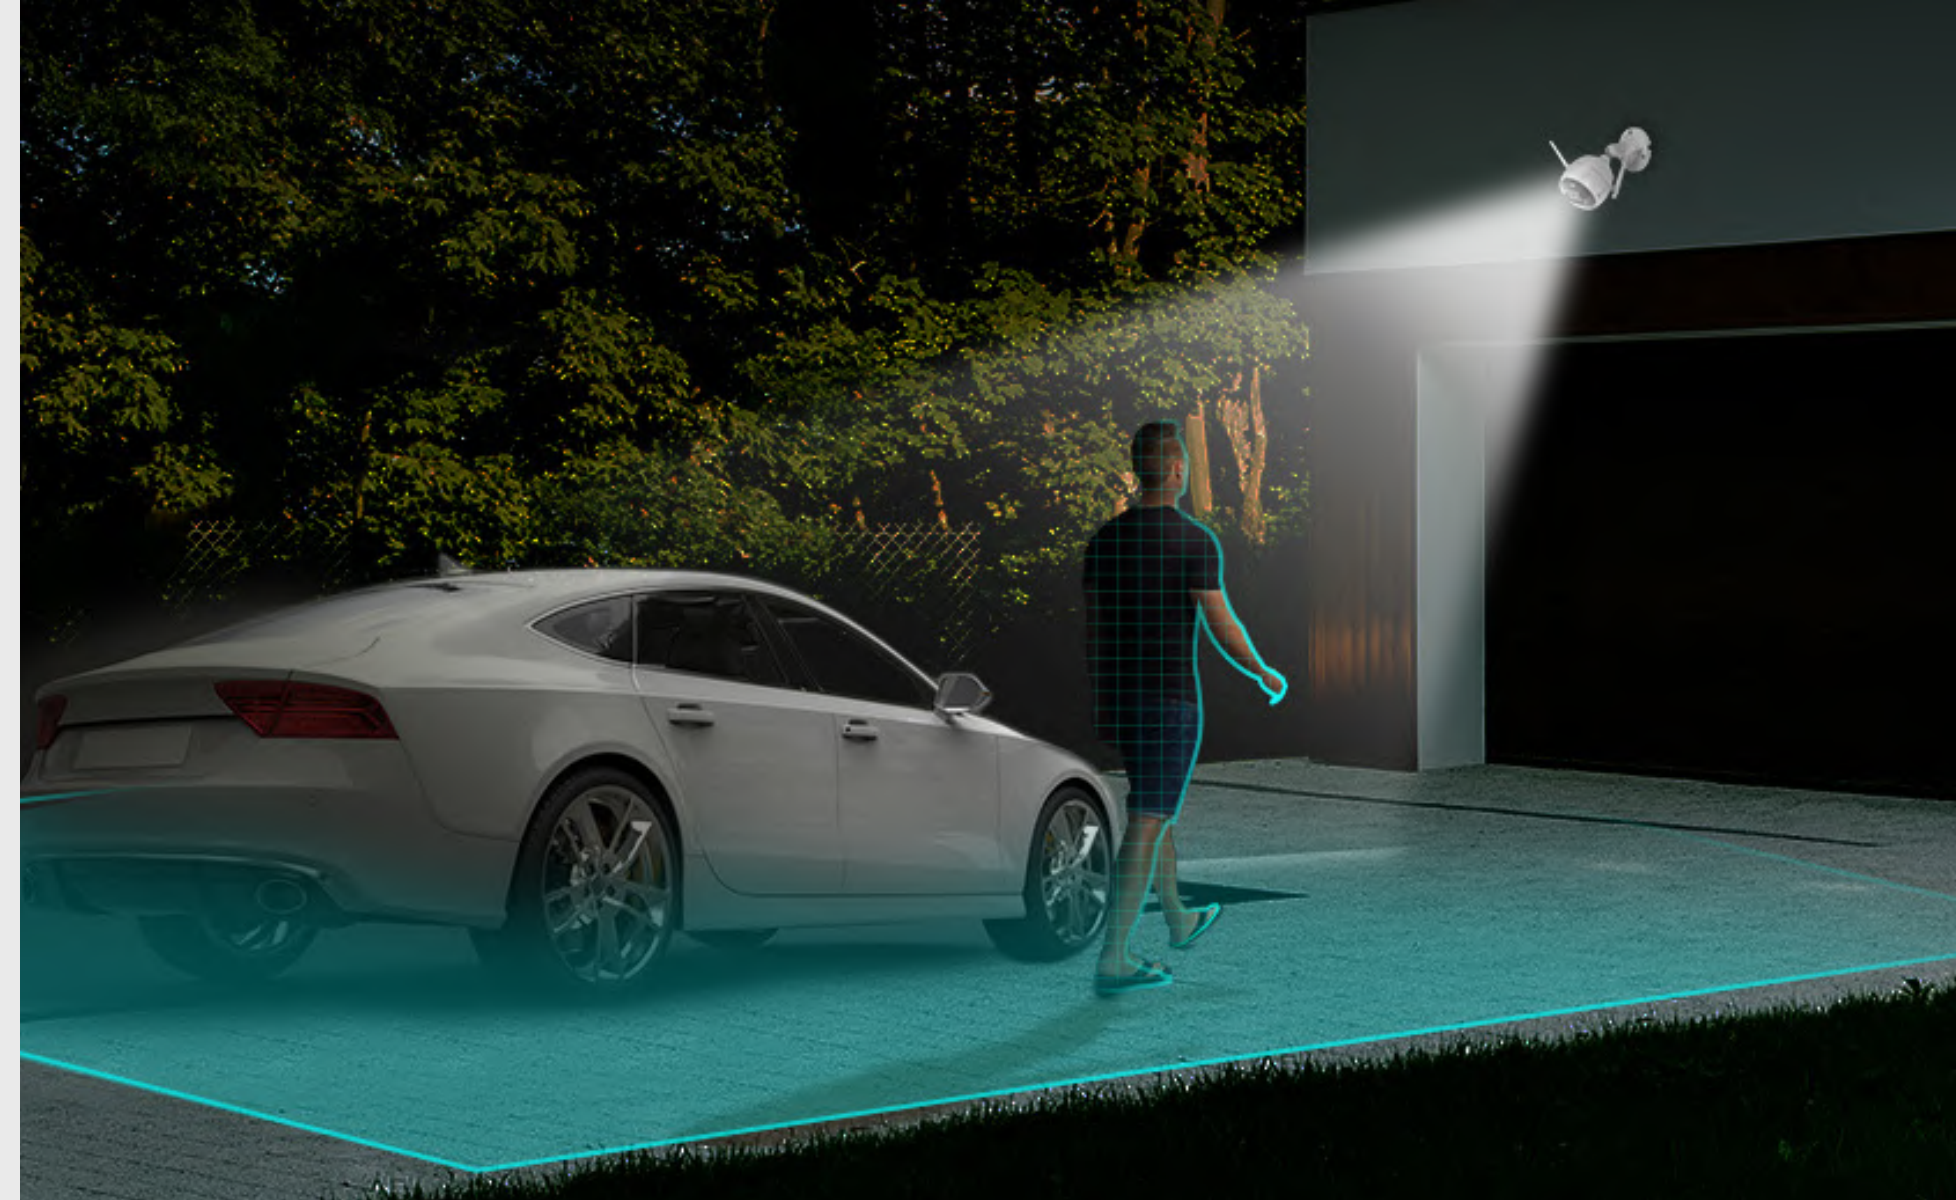

2K⁺

1080p

Strong and stable Wi-Fi connection with dual antennas

Frustrated with unreliable Wi-Fi connection at your driveway? The two enhanced external antennas on the C3X 2K⁺ relieve that headache. It boasts wall-penetration and anti-interference capabilities, while handling long-range Internet transmissions easily and steadily.

AI-powered human detection for alerts that matter

With a built-in, deep learning AI chip, the C3X 2K+ can detect and distinguish human shapes from other moving objects in real time. It improves alert accuracy and notifies you only when it matters.

Active protection in the important places

Multiple customizable options, which are powered by AI, are available to protect what matters most. For example, upon human shape detection, the C3X 2K+ could differentiate suspicious people from passing cats to help increase alert accuracy.