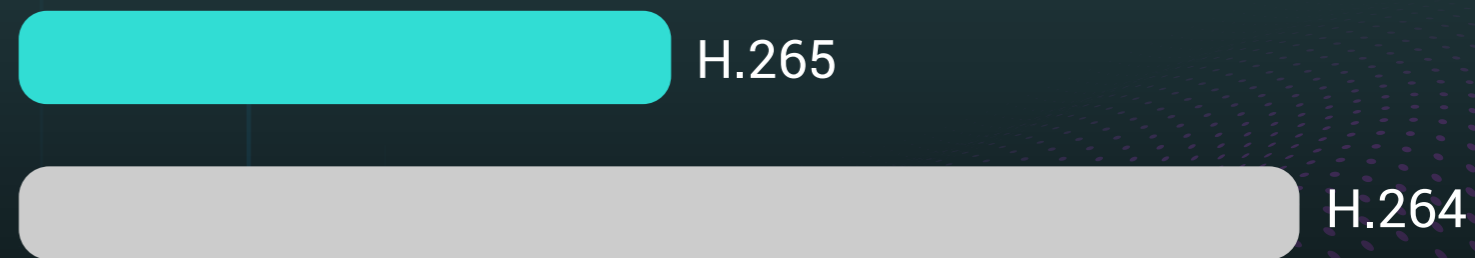

Reduce storage space and bandwidth without reducing video quality

Applying H.265 – the latest video compression technology – the C3X 2K+ renders clearer and smoother video while relieving network loads and vastly reducing the necessary storage space. It's a great money-saver if you need to watch over busy areas for round-the-clock surveillance⁴.

Video Storage