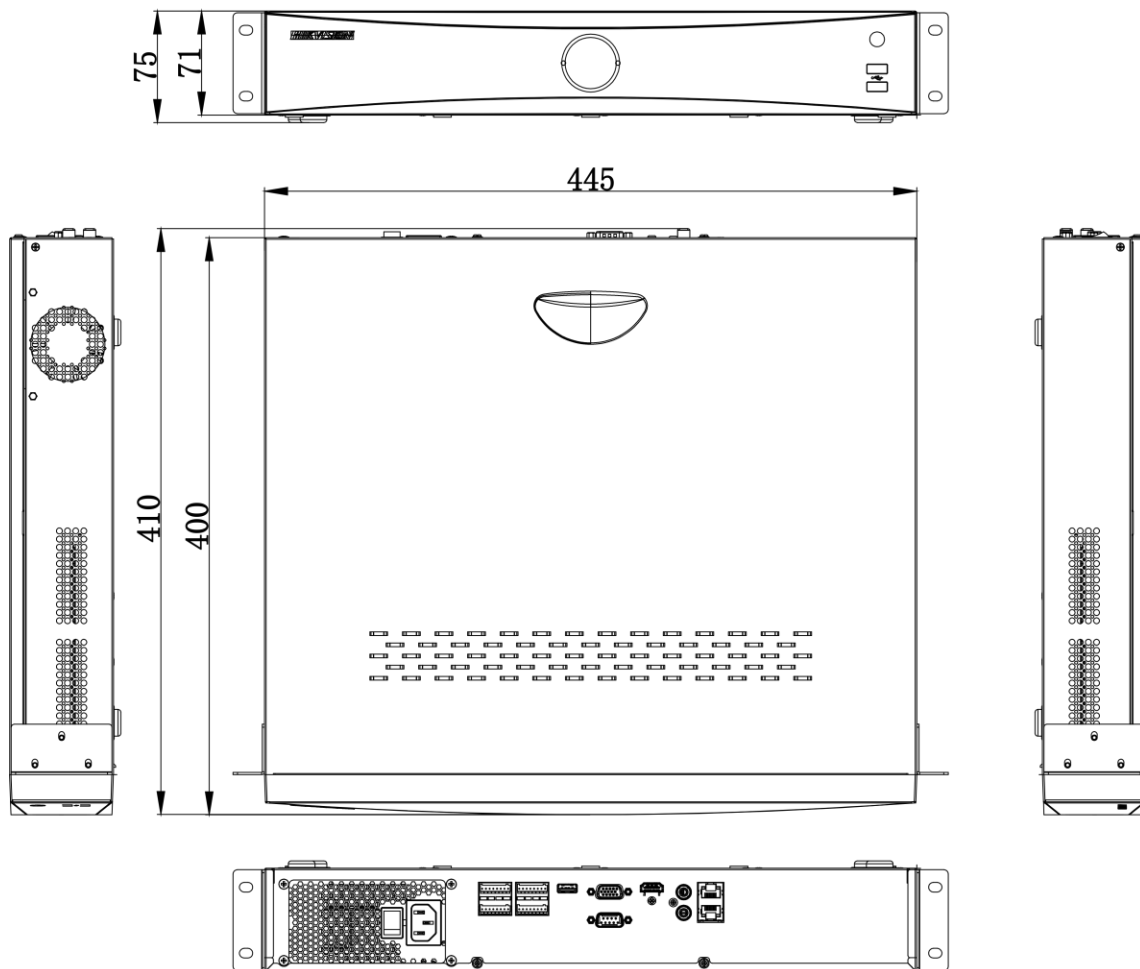

Network	
Remote Connection	128
API	ONVIF (profileS/G); SDK; ISAPI
Compatible Browser	IE11, Chrome V57, Firefox V52, Safari V12, Edge V89, or above version
Network Protocol	TCP/IP, DHCP, IPv4, IPv6, DNS, DDNS, NTP, RTSP, SADP, SMTP, SNMP, NFS, iSCSI, ISUP, UPnP™, HTTP, HTTPS
Network Interface	2 RJ-45 10/100/1000 Mbps self-adaptive Ethernet interfaces
Auxiliary Interface	
SATA	4 SATA interfaces
Capacity	Up to 16 TB capacity for each HDD
Serial Interface	2 RS-485 (half-duplex), 1 RS-232
Alarm In/Out	
USB Interface	Front panel: 2 × USB 2.0; Rear panel: 1 × USB 3.0
Ctrl 12V	N/A (optional to support)
DC 12V	N/A (optional to support)
General	
GUI Language	English, Russian, Bulgarian, Hungarian, Greek, German, Italian, Czech, Slovak, French, Polish, Dutch, Portuguese, Spanish, Romanian, Turkish, Japanese, Danish, Swedish Language, Norwegian, Finnish, Korean, Traditional Chinese, Thai, Estonian, Vietnamese, Croatian, Slovenian, Serbian, Latvian, Lithuanian, Uzbek, Kazakh, Arabic, Ukrainian, Kyrgyz, Brazilian Portuguese, Indonesian
Power Supply	100 to 240 VAC, 50 to 60Hz
Consumption	≤ 20 W (without HDD)
Working Temperature	-10 °C to 55 °C (14 °F to 131 °F)
Working Humidity	10 to 90 %
Dimension (W × D × H)	445 × 400 × 75 mm ( 17.5"× 15.7" × 3.0")
Weight	≤ 5 kg (without HDD, 11 lb.)
Certification	
CE	EN 55032: 2015, EN 61000-3-2, EN 61000-3-3, EN 50130-4, EN 55035: 2017
Obtained Certification	CE, FCC, IC, CB, KC, UL, Rohs, Reach, WEEE, RCM, UKCA, LOA, BIS

## Physical Interface

No.	Description	No.	Description
1	LAN 1 and LAN 2 interfaces	7	USB 3.0 interface
2	Audio in	8	Alarm in, alarm out and RS-485
3	Audio out	9	GND
4	HDMI interface	10	Power supply
5	VGA interface	11	Power switch
6	RS-232 serial interface		

▪ Available Model

DS-7732NXI-K4(D)/印度制造/SKD

▪ Dimension

scale/1:1; Unit/mm