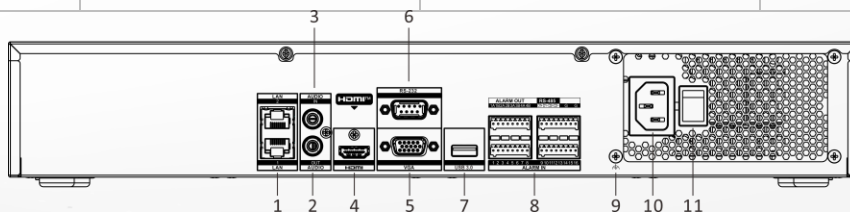

Physical Interface

No.	Description	No.	Description
1	LAN 1 and LAN 2 interfaces	7	USB 3.0 interface
2	Audio in	8	Alarm in, alarm out and RS-485
3	Audio out	9	GND
4	HDMI interface	10	Power supply
5	VGA interface	11	Power switch
6	RS-232 serial interface